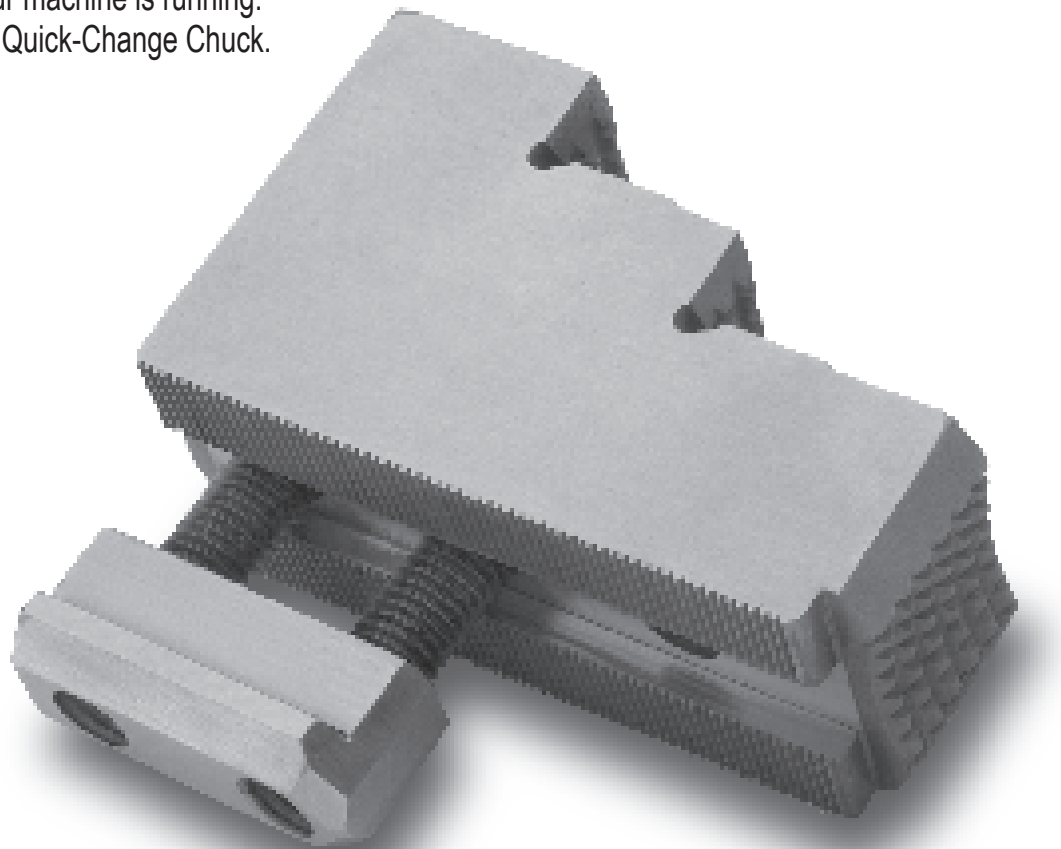

MINI-SYSTEM QUICK-CHANGE JAW SYSTEM

Convert your standard chuck into a quick change chuck

ADVANTAGES

Jaw change reduced by 60% !!
Allows you to preassemble for you next
operation jaws while your machine is running.
Fraction of the cost of a Quick-Change Chuck.

Keep your jaw change time to a minium...order additional jaw nuts/T-nuts & keys